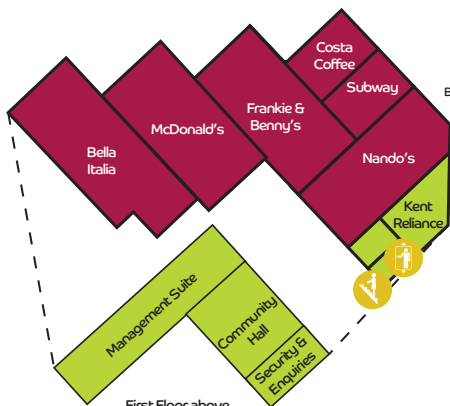

Restaurants, bars and leisure are open for extended hours, as are some stores. Please check their brand page for opening hours before visiting.

Red Car Park

Entrance to Multi Storey Car Park

Bus Stop A

Coach Stop C

Bus Stop B

First Floor above the venue

Sainsbury's Petrol Station

- Retail
- Food and Beverage
- Leisure
- Services

Yellow Car Park

EV Charging station

Entrance to Underground Car Park

Orange Car Park

EV Charging station

Blue Car Park

Green Car Park